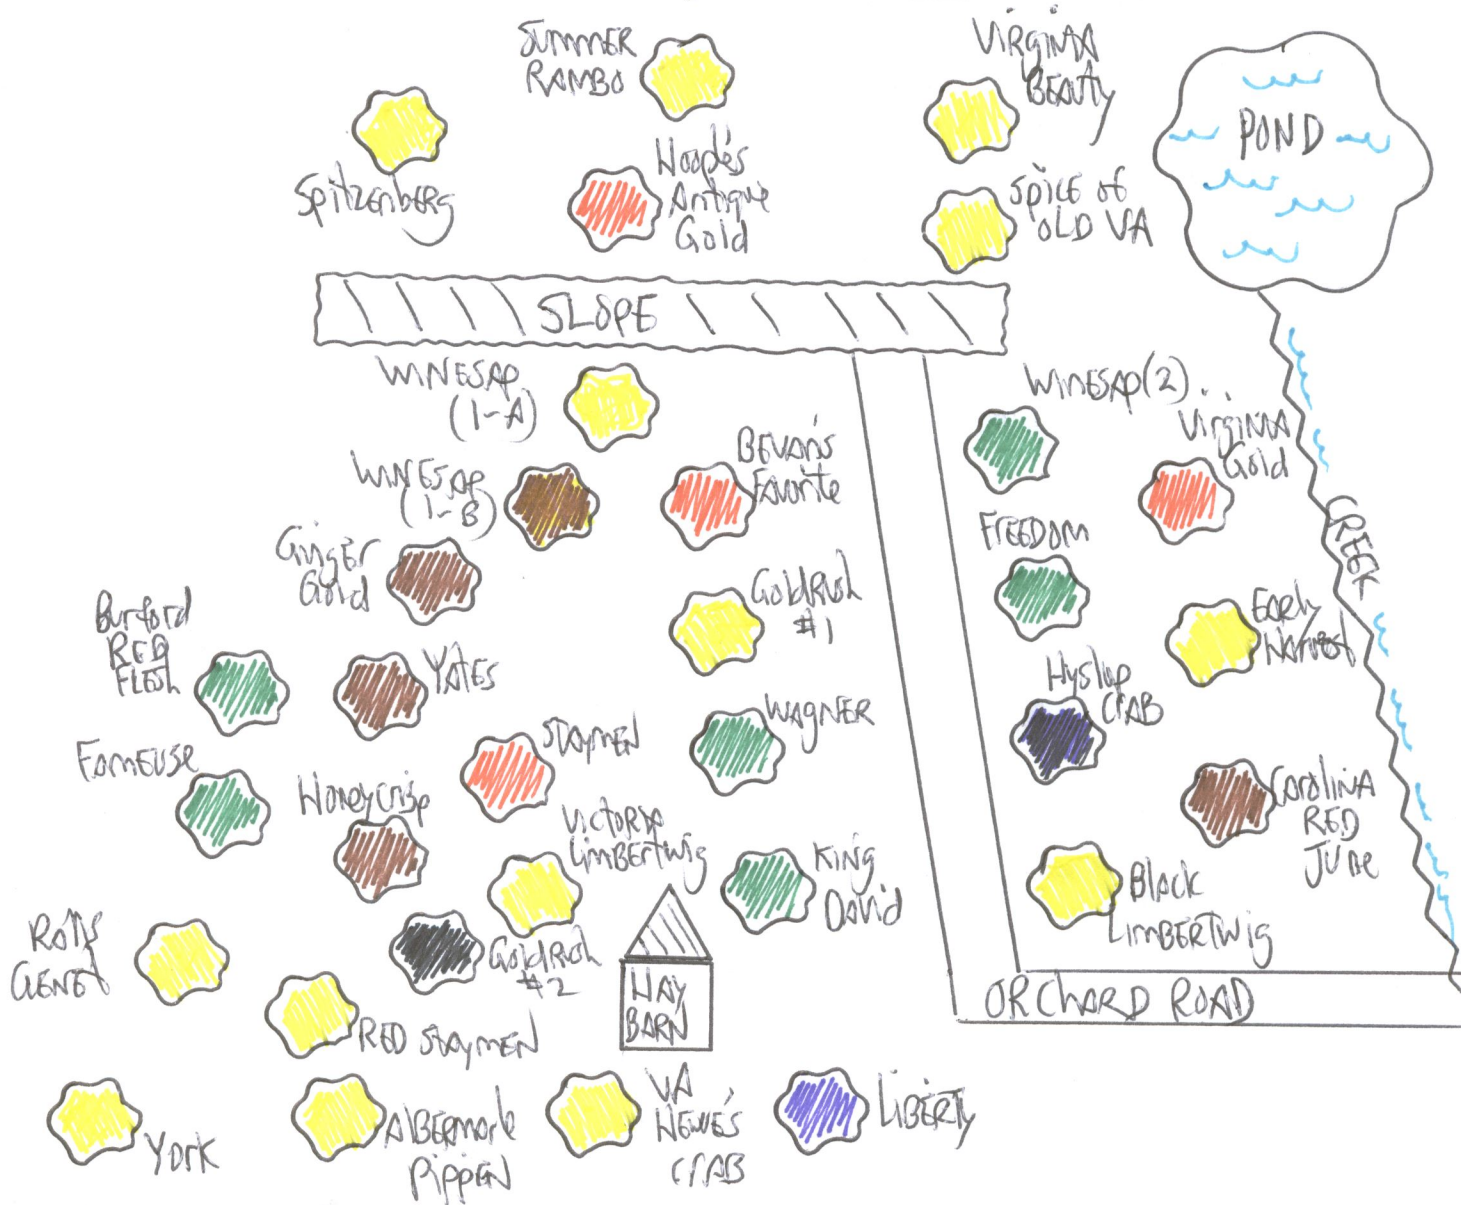

UPDATED April 2016:

3 TREES

NETTLE CREEK FARM

ORCHARD MAP

URBAN HOMESTEAD (14) VA

CENTURY FARM (4) NC

ALBEMARLE CIDEWORKS (2) VA

C. Barnes / TREES of Antiquity (6) CA

EDISTE LANDSCAPING (1) VA

JOHNSON NURSERY (5) SC